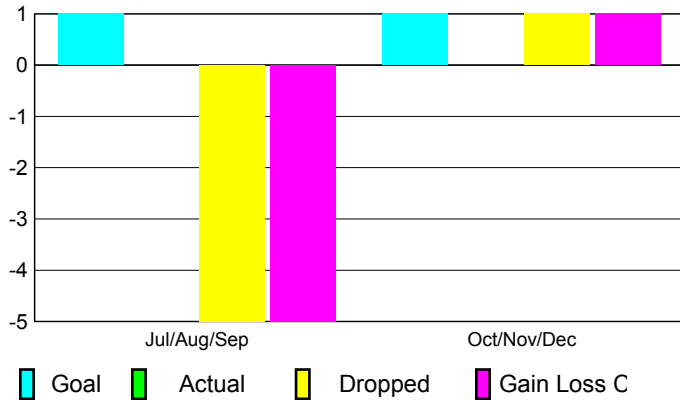

2010-2011 GMT Reports for District (or Undistricted) **District 118 E**

GMT: HOWARD PATRICK LEE

Location: TURKEY

GMT CA: 4

CLUBS

Club Results
2010-2011

Clubs
2009-2010

Month	New Club Goal	Actual New Clubs	Actual Dropped Clubs	Gain/Loss of Clubs	Gain/Loss of Clubs
Jul/Aug/Sep	1	0	-5	-5	0
Oct/Nov/Dec	1	0	1	1	0
Totals	2	0	-4	-4	0

Club Results 2010-2011

Goal, New, Dropped, Gain/Loss

Comparison of Club Gain/Loss

Current Year Compared to the Previous Year

YTD Status Quo Clubs 2010-2011

Status Quo Clubs Compared to Status Quo Members

MEMBERSHIP