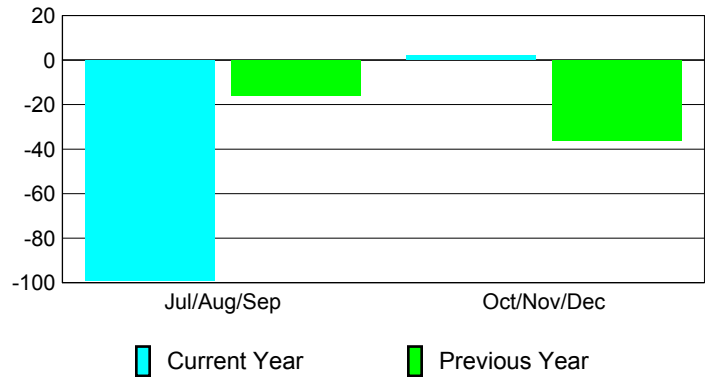

Comparison of Membership Gain/Loss

Current Year Compared to the Previous Year