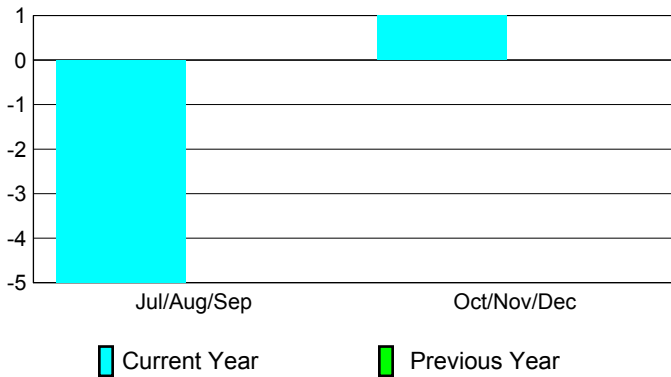

2010-2011 GMT Reports for District (or Undistricted) **District 118 E**

GMT: HOWARD PATRICK LEE

Location: TURKEY

GMT CA: 4

CLUBS

Club Results
2010-2011

Clubs
2009-2010

Month	New Club Goal	Actual New Clubs	Actual Dropped Clubs	Gain/Loss of Clubs	Gain/Loss of Clubs
Jul/Aug/Sep	1	0	-5	-5	0
Oct/Nov/Dec	1	0	1	1	0
Totals	2	0	-4	-4	0

Club Results 2010-2011

Goal, New, Dropped, Gain/Loss

Comparison of Club Gain/Loss

Current Year Compared to the Previous Year

YTD Status Quo Clubs 2010-2011

Status Quo Clubs Compared to Status Quo Members

MEMBERSHIP