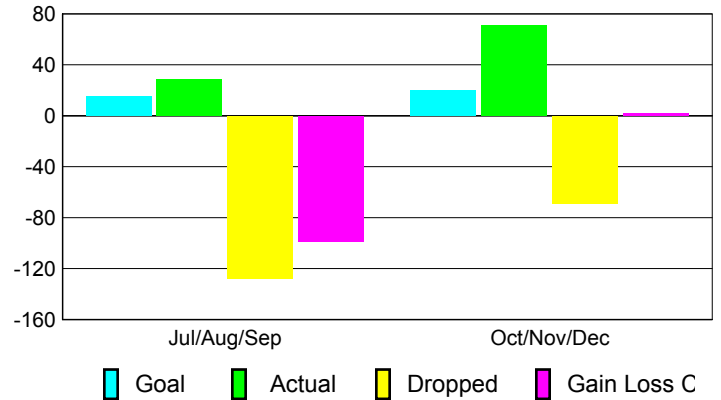

Membership Results 2010-2011

Goal, New, Dropped, Gain/Loss